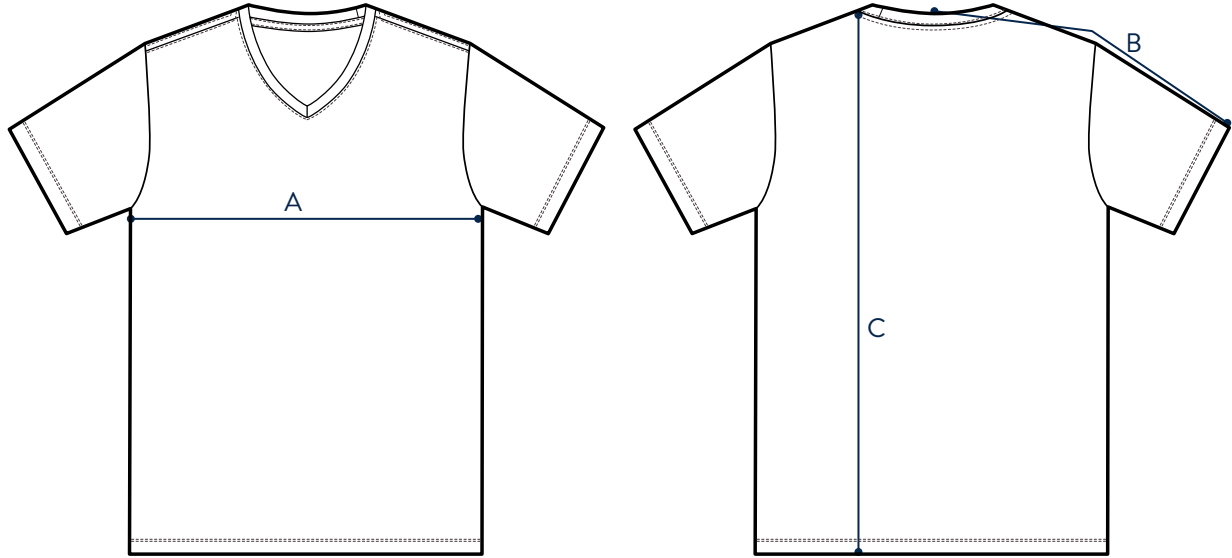

T-SHIRT

BODY MEASUREMENTS

CHEST

Measure around your torso, under your arms around the fullest part of your chest.

MEASUREMENTS

SIZE	XS	S	M	L	XL	XXL
CHEST	32-34"	35-37"	38-40"	41-43"	44-46"	47-49"

T-SHIRT

GARMENT MEASUREMENTS

The most precise way of finding your size. Measure a garment you love and compare to our garment measurements.

MEASUREMENTS

SIZE	XS	S	M	L	XL	XXL
A: CHEST	17 ½"	19"	20 ½"	22"	23 ½"	25"
B: SLEEVES	16"	16 ⅝"	17 ¼"	17 ⅞"	18 ½"	19 ⅛"
C: LENGTH	27"	27 ½"	28"	29"	30"	31"