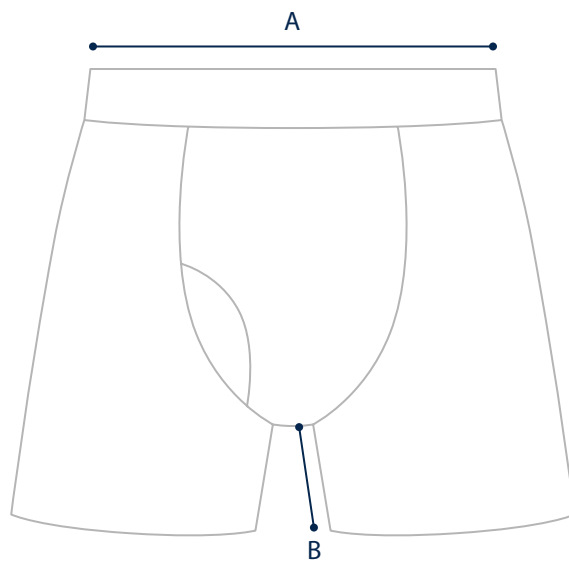

# BODY MEASUREMENTS

**WAIST**  
Measure around your natural waist, keeping the tape a bit loose.

## MEASUREMENTS

Snug boxer brief fit.

SIZE	XS	S	M	L	XL	XXL
WAIST	28-30"	30-32"	32-34"	34-36"	36-38"	38-40"

# GARMENT MEASUREMENTS

The most precise way of finding your size. Measure a garment you love and compare to our garment measurements.

## MEASUREMENTS

Snug boxer brief fit.

SIZE	XS	S	M	L	XL	XXL
A: WAIST	11 3/4"	12 1/2"	13 1/2"	14 1/2"	15 1/2"	16 1/2"
B: INSEAM	4 1/2"	4 1/2"	4 1/2"	4 1/2"	4 1/2"	4 1/2"