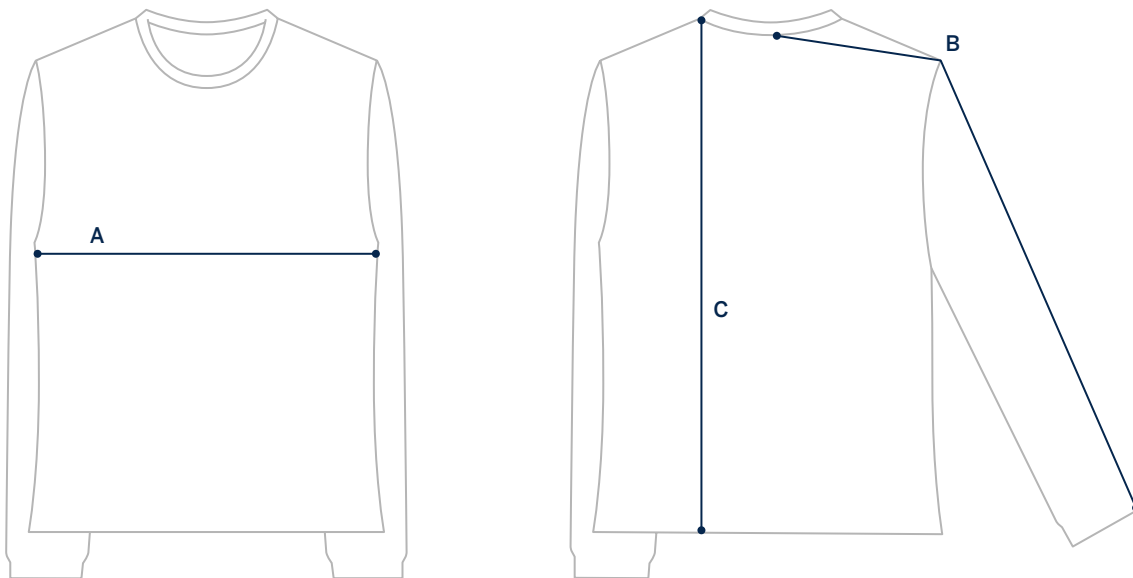

WAFFLE HENLEY

BODY MEASUREMENTS

CHEST

Measure around your torso, under your arms around the fullest part of your chest.

MEASUREMENTS

SIZE	XS	S	M	L	XL	XXL
CHEST	32-34"	35-37"	38-40"	41-43"	44-46"	47-49"

WAFFLE HENLEY

GARMENT MEASUREMENTS

The most precise way of finding your size. Measure a garment you love and compare to our garment measurements.

MEASUREMENTS

SIZE	XS	S	M	L	XL	XXL
A: CHEST	17 ½"	19"	20 ½"	22"	23 ½"	25 "
B: SLEEVES	34 ¼"	34 ⅞"	35 ½"	36"	36 ½"	37"
C: LENGTH	27 ¼"	27 ¼"	28"	29 ¼"	30 ½"	31 ¾"