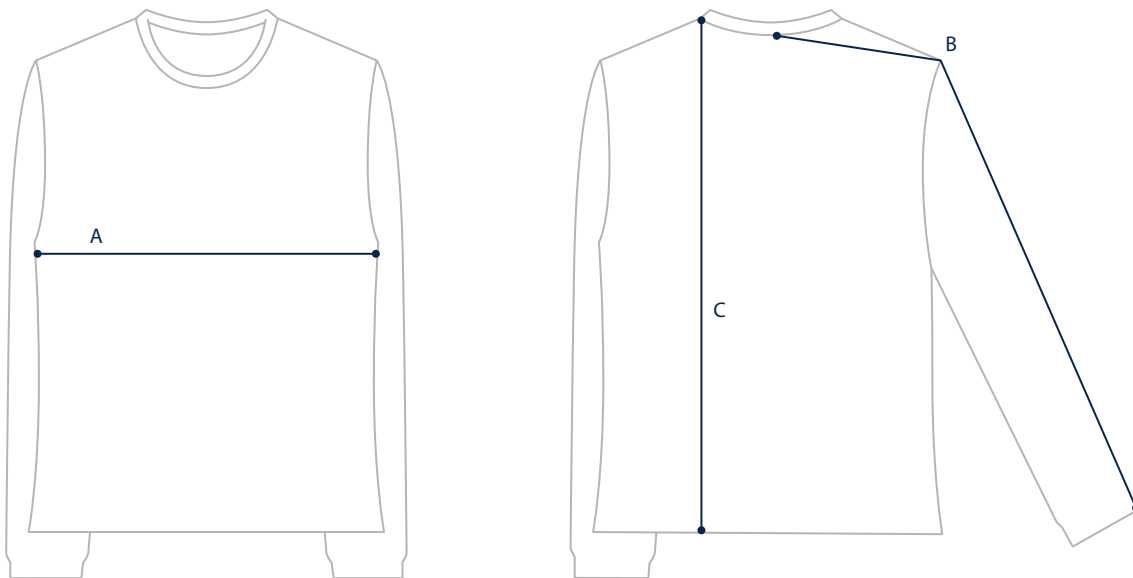

LONG SLEEVE T-SHIRT

BODY MEASUREMENTS

CHEST

Measure around your torso, under your arms around the fullest part of your chest.

MEASUREMENTS

SIZE	XS	S	M	L	XL	XXL
CHEST	32-34"	35-37"	38-40"	41-43"	44-46"	47-49"

LONG SLEEVE T-SHIRT

GARMENT MEASUREMENTS

The most precise way of finding your size. Measure a garment you love and compare to our garment measurements.

MEASUREMENTS

SIZE	XS	S	M	L	XL	XXL
A: CHEST	17 ½"	19"	20 ½"	22"	23 ½"	25 "
B: SLEEVES	34"	34 ½"	35"	35 ½"	36"	36 ½"
C: LENGTH	27"	27½"	28"	28 ¾"	29 ½"	30 ¼"