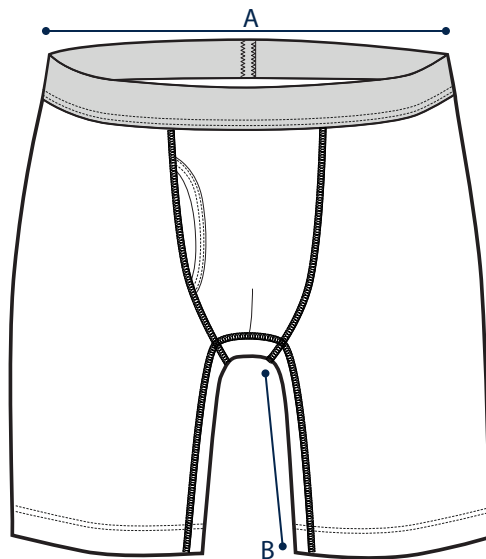

# BODY MEASUREMENTS

**WAIST**  
Measure around your natural waist, keeping the tape a bit loose.

## MEASUREMENTS

Snug boxer brief fit.

SIZE	XS	S	M	L	XL
WAIST	28–30"	30–32"	32–34"	34–36"	36–38"

# GARMENT MEASUREMENTS

The most precise way of finding your size. Measure a garment you love and compare to our garment measurements.

## MEASUREMENTS

Snug boxer brief fit.

SIZE	XS	S	M	L	XL
A: WAIST	11 ¾"	12 ½"	13 ½"	14 ½"	15 ½"
B: INSEAM	6½"	6½"	6½"	6½"	6½"